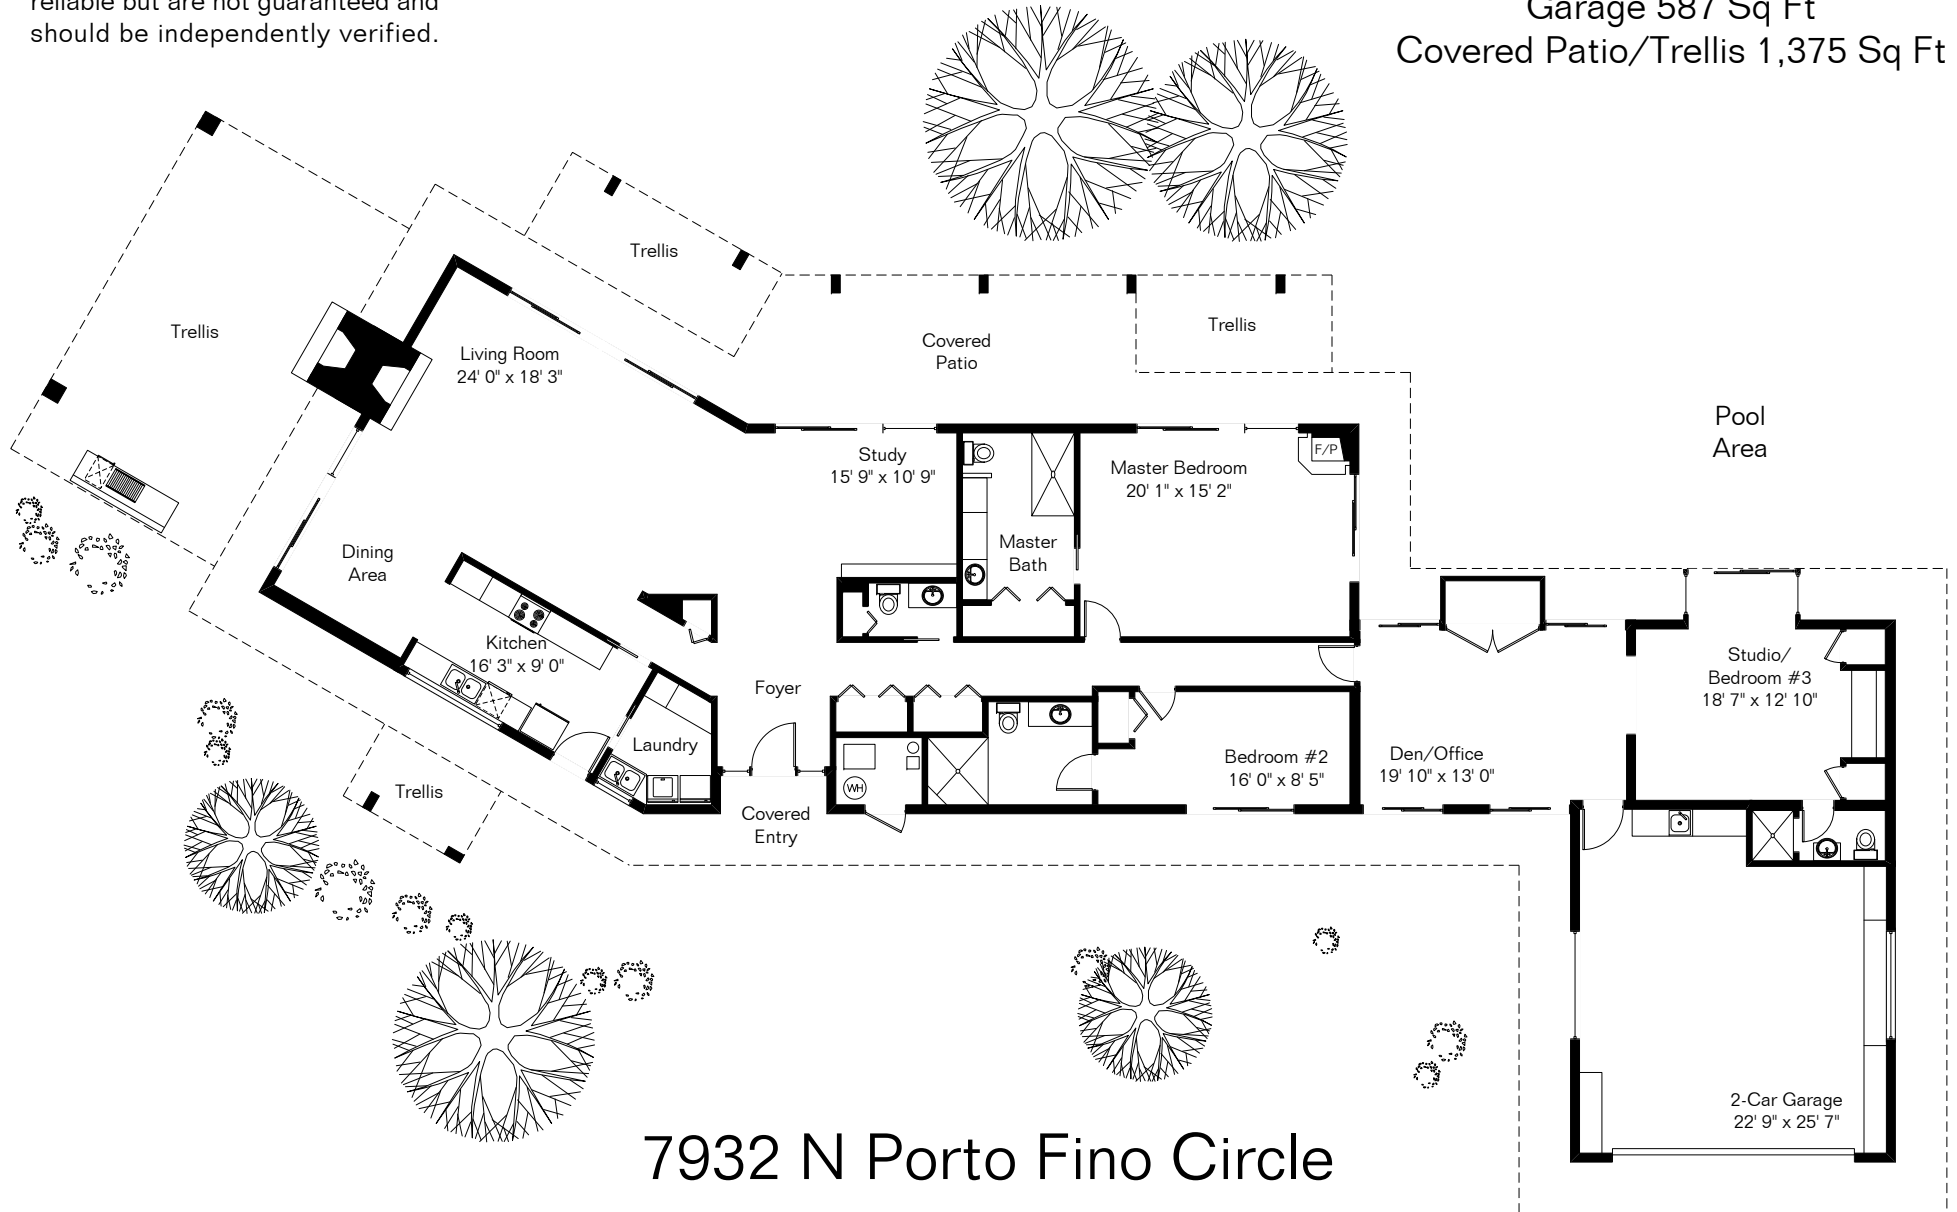

The square footages and room size information are deemed to be reliable but are not guaranteed and should be independently verified.

Living Area 2,888 Sq Ft
Garage 587 Sq Ft
Covered Patio/Trellis 1,375 Sq Ft

7932 N Porto Fino Circle

Site Visit October 2014

0 ft. 6 ft. 10 ft. 20 ft.

Copyright 2014 Floor Plans First! LLC
All Rights Reserved.

www.FloorPlansFirst.com

Toll Free (877) 887-1500
Voice (520) 881-1500
Fax (520) 791-7701